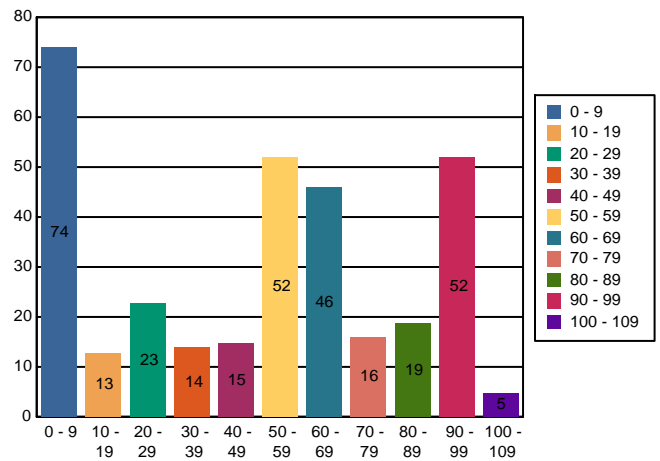

[Blue header bar]	
[Grey cell]	Daily
	Daily
	Daily
	Quarterly
	Weekly
	Daily
	Weekly
	Weekly
	Daily
	Weekly

[Blue header bar]	
[Blue header bar]	
[Grey cell]	

8/19/2014

Science Adventure 2B	15	0	14	14	10	10	0
Smart Kids 1A	12	0	14	13	9	8	0
Smart Kids 1B	11	0	14	13	10	9	0
Uteach 3B	12	0	28	27	10	11	0
Uteach 4B	12	0	28	27	11	11	0

0-20	75	57	29
21-40	21	50	2
41-60	16	14	13
61-80	10	8	5
81+	8	11	6
Total			

0-20	3	8	66
21-40	0	8	6
41-60	14	9	12
61-80	26	32	8
81+	83	71	13
Total			