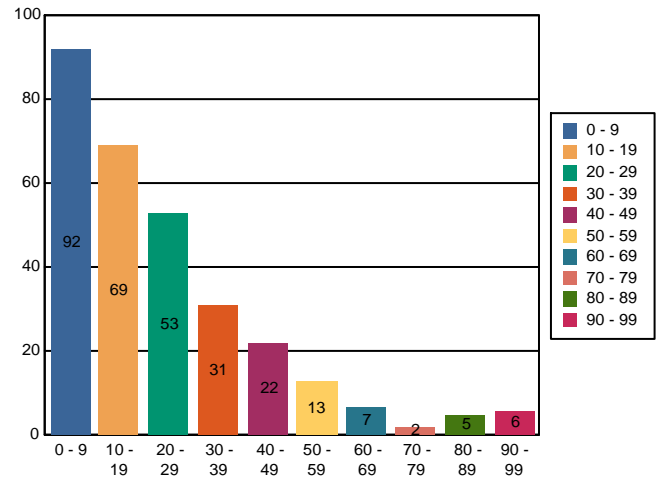

[Blue header bar]	
[Grey cell]	Daily
	Daily
	Daily
	Quarterly
	Weekly
	Daily
	Weekly
	Weekly
	Daily
	Weekly

[Blue header bar]	
[Blue header bar]	
[Grey cell]	

8/19/2014

Science Adventure 2B	15	0	14	14	10	10	0
Smart Kids 1A	12	0	14	13	9	8	0
Smart Kids 1B	11	0	14	13	10	9	0
Uteach 3B	12	0	28	27	10	11	0
Uteach 4B	12	0	28	27	11	11	0

0-20	75	57	29
21-40	21	50	2
41-60	16	14	13
61-80	10	8	5
81+	8	11	6
Total			

0-20	3	8	66
21-40	0	8	6
41-60	14	9	12
61-80	26	32	8
81+	83	71	13
Total			