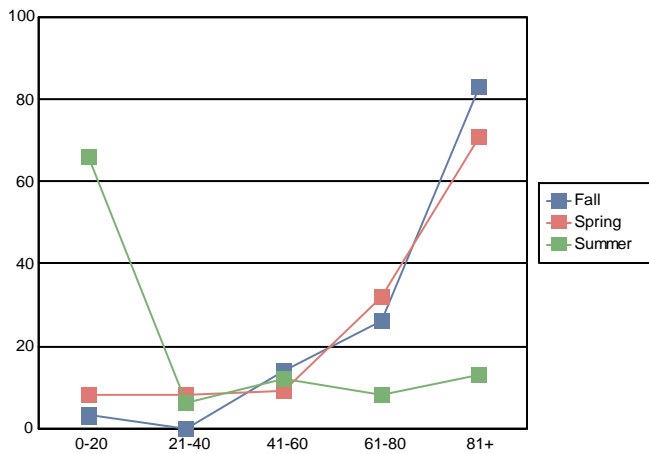

[Blue header bar]	
[Grey cell]	Daily
	Daily
	Daily
	Quarterly
	Weekly
	Daily
	Weekly
	Weekly
	Daily
	Weekly

[Blue header bar]	
[Blue header bar]	
[Grey cell]	

8/19/2014

Science Adventure 2B	15	0	14	14	10	10	0
Smart Kids 1A	12	0	14	13	9	8	0
Smart Kids 1B	11	0	14	13	10	9	0
Uteach 3B	12	0	28	27	10	11	0
Uteach 4B	12	0	28	27	11	11	0

0-20	75	57	29
21-40	21	50	2
41-60	16	14	13
61-80	10	8	5
81+	8	11	6
Total			

0-20	3	8	66
21-40	0	8	6
41-60	14	9	12
61-80	26	32	8
81+	83	71	13
Total			