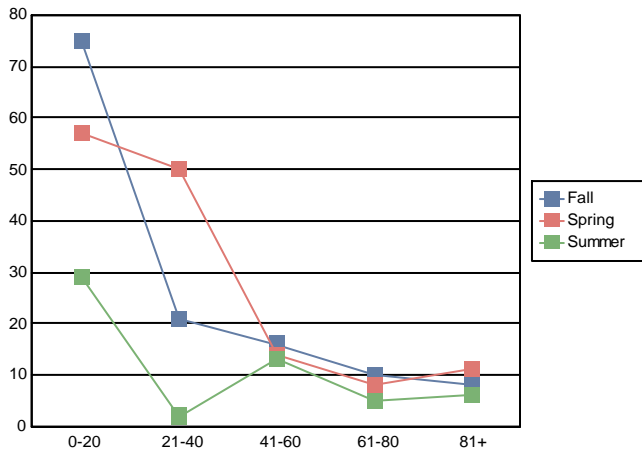

[Blue header bar]	
[Grey cell]	Daily
	Daily
	Daily
	Quarterly
	Weekly
	Daily
	Weekly
	Weekly
	Daily
	Weekly

[Blue header bar]	
[Blue header bar]	
[Grey cell]	

8/19/2014

Science Adventure 2B	15	0	14	14	10	10	0
Smart Kids 1A	12	0	14	13	9	8	0
Smart Kids 1B	11	0	14	13	10	9	0
Uteach 3B	12	0	28	27	10	11	0
Uteach 4B	12	0	28	27	11	11	0

0-20	75	57	29
21-40	21	50	2
41-60	16	14	13
61-80	10	8	5
81+	8	11	6
Total			

0-20	3	8	66
21-40	0	8	6
41-60	14	9	12
61-80	26	32	8
81+	83	71	13
Total			