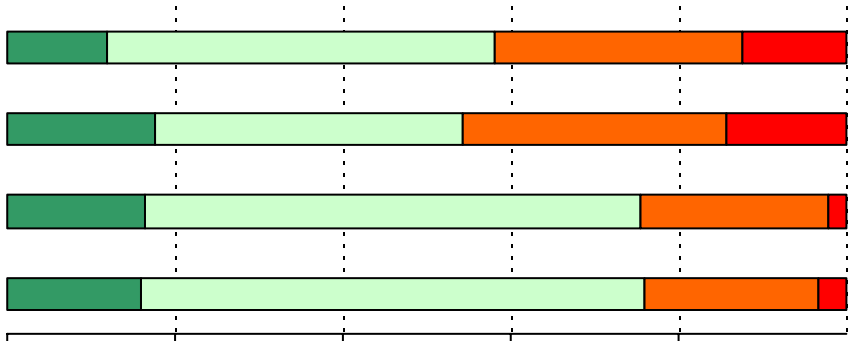

ACADEMIC ENVIRONMENT

Academic Standards:

<i>Academic Standards Items</i>	Odom	Odom	Odom	All Elementary Schools
	04-05	05-06	06-07	06-07
Academic Standards Average	3.70	3.64	3.80	3.81

<i>Academic Self-Confidence Items</i>	Odom 04-05	Odom 05-06	Odom 06-07	All Elementary Schools 06-07
Academic Self-Confidence Average	3.39	3.38	3.43	3.44