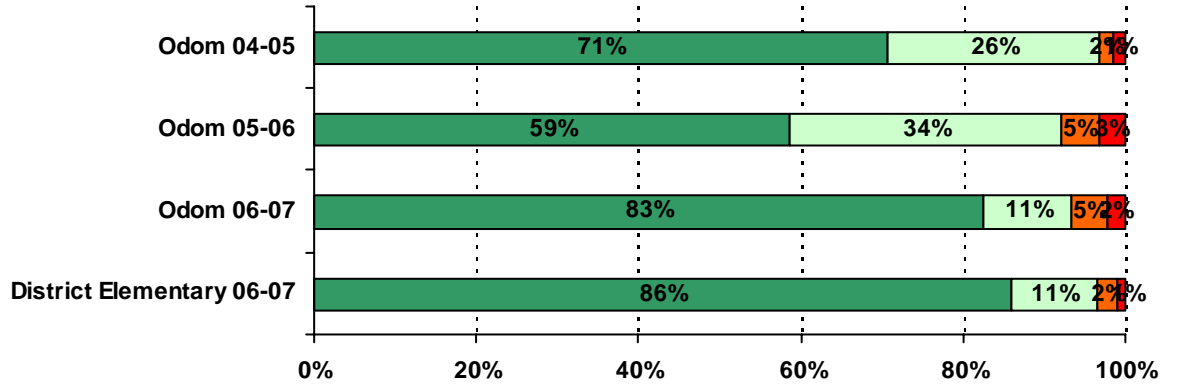

ACADEMIC ENVIRONMENT

Academic Standards:

<i>Academic Standards Items</i>	Odom	Odom	Odom	All Elementary Schools
	04-05	05-06	06-07	06-07
Academic Standards Average	3.70	3.64	3.80	3.81

<i>Academic Self-Confidence Items</i>	Odom 04-05	Odom 05-06	Odom 06-07	All Elementary Schools 06-07
Academic Self-Confidence Average	3.39	3.38	3.43	3.44