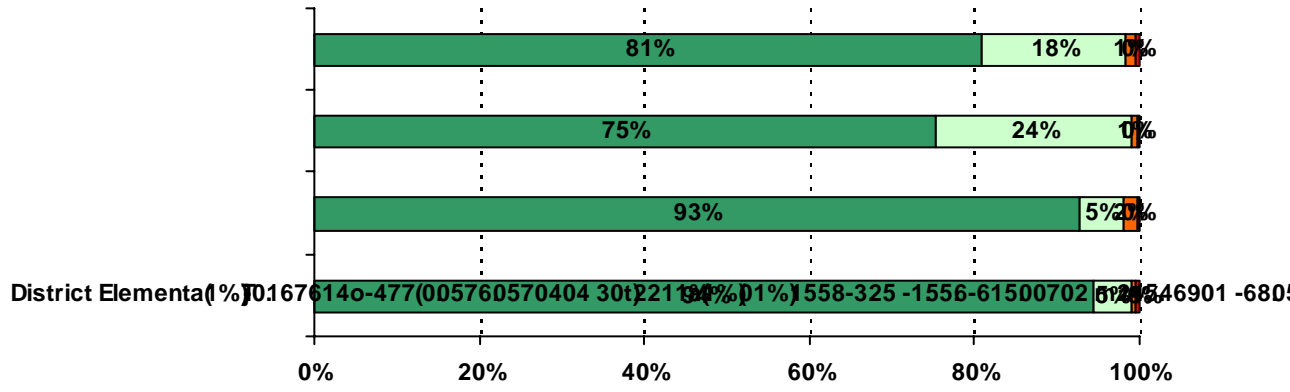

ACADEMIC ENVIRONMENT

Academic Standards:

<i>Academic Standards Items</i>	Odom	Odom	Odom	All Elementary Schools
	04-05	05-06	06-07	06-07
Academic Standards Average	3.70	3.64	3.80	3.81

<i>Academic Self-Confidence Items</i>	Odom 04-05	Odom 05-06	Odom 06-07	All Elementary Schools 06-07
Academic Self-Confidence Average	3.39	3.38	3.43	3.44