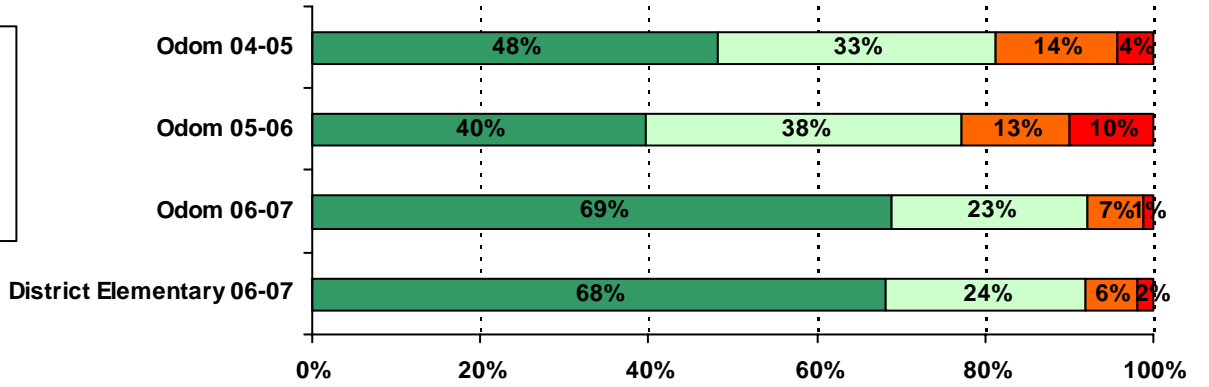

ACADEMIC ENVIRONMENT

Academic Standards:

<i>Academic Standards Items</i>	Odom	Odom	Odom	All Elementary Schools
	04-05	05-06	06-07	06-07
Academic Standards Average	3.70	3.64	3.80	3.81

<i>Academic Self-Confidence Items</i>	Odom 04-05	Odom 05-06	Odom 06-07	All Elementary Schools 06-07
Academic Self-Confidence Average	3.39	3.38	3.43	3.44