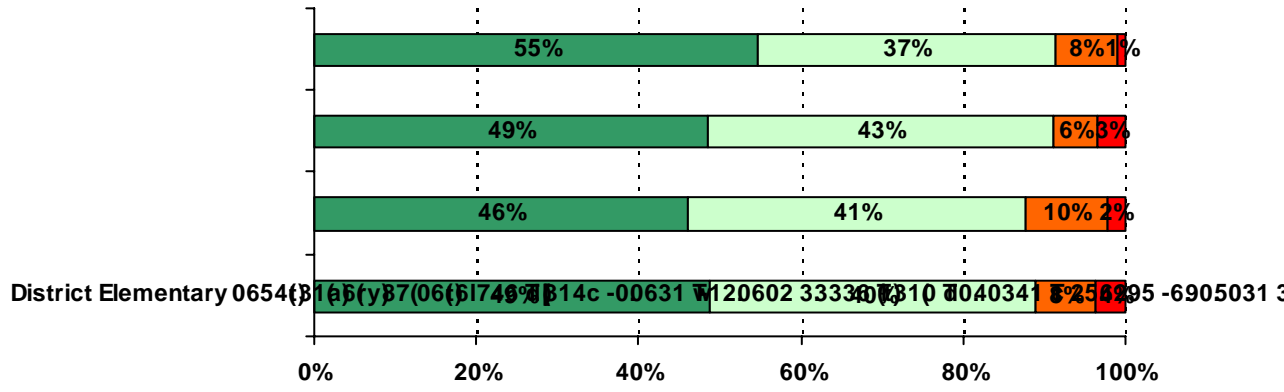

District Elementary 0654 (167061749) 14c-00631 W120602 33330310 1040341 5256295-6905031 3