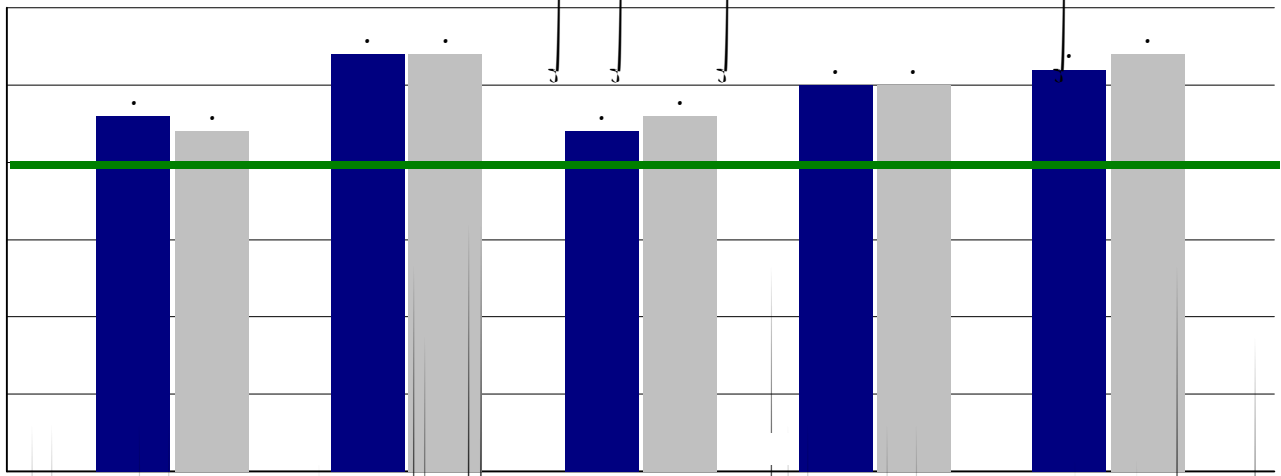

Handwritten musical notation consisting of several staves with notes and stems.

Handwritten musical notation consisting of several staves with notes and stems.

A green rectangular box containing handwritten musical notation. A small blue square is located above the box. The text "Re" is visible within the notation.

A red rectangular box containing handwritten musical notation. A small grey square is located above the box.

Handwritten musical notation consisting of several staves with notes and stems.