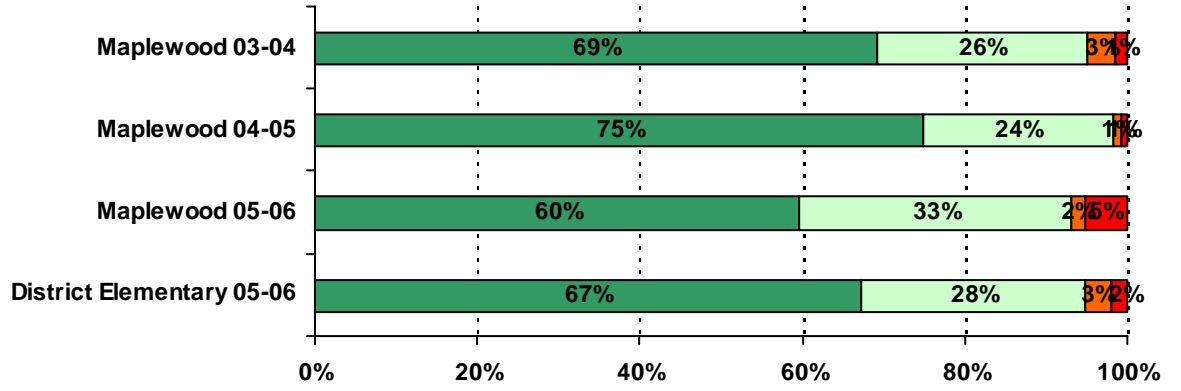

Peer Behavior Incidents	Maplewood 03-04	Maplewood 04-05	Maplewood 05-06	All Elementary Schools 05-06

Behavioral Expectations:

S.9842 S4

<i>Behavioral Expectations Items</i>	Maplewood 03-04	Maplewood 04-05	Maplewood 05-06	All Elementary Schools 05-06
Behavioral Expectations Average	3.06	2.99	2.94	3.13

<i>School Safety and Cleanliness Items</i>	Maplewood 03-04	Maplewood 04-05	Maplewood 05-06	All Elementary Schools 05-06
School Safety and Cleanliness Average	3.20	3.17	2.90	3.27

All
Maplewood Maplewood Maplewood Elementary
Schools