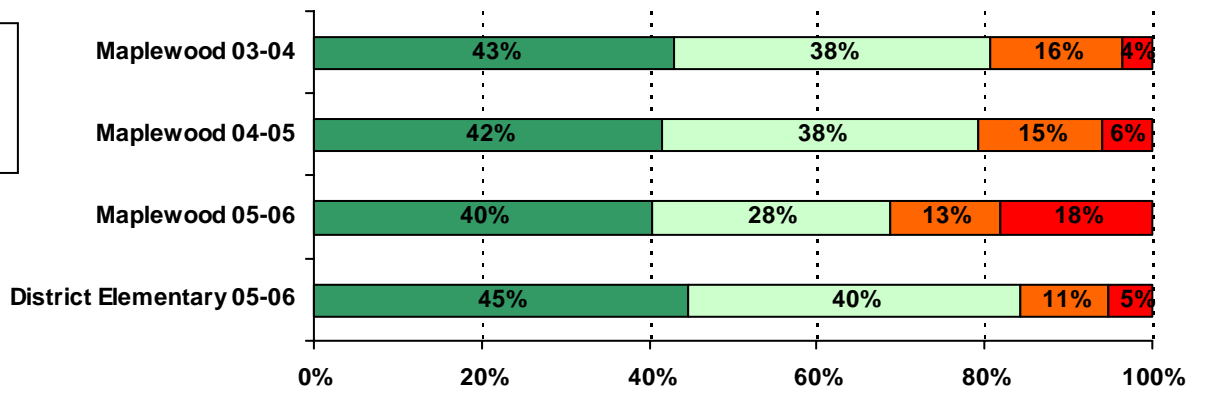

Peer Behavior Incidents	Maplewood 03-04	Maplewood 04-05	Maplewood 05-06	All Elementary Schools 05-06

Behavioral Expectations:

S.9842 S4

<i>Behavioral Expectations Items</i>	Maplewood 03-04	Maplewood 04-05	Maplewood 05-06	All Elementary Schools 05-06
Behavioral Expectations Average	3.06	2.99	2.94	3.13

<i>School Safety and Cleanliness Items</i>	Maplewood 03-04	Maplewood 04-05	Maplewood 05-06	All Elementary Schools 05-06
School Safety and Cleanliness Average	3.20	3.17	2.90	3.27

All
Maplewood Maplewood Maplewood Elementary
Schools