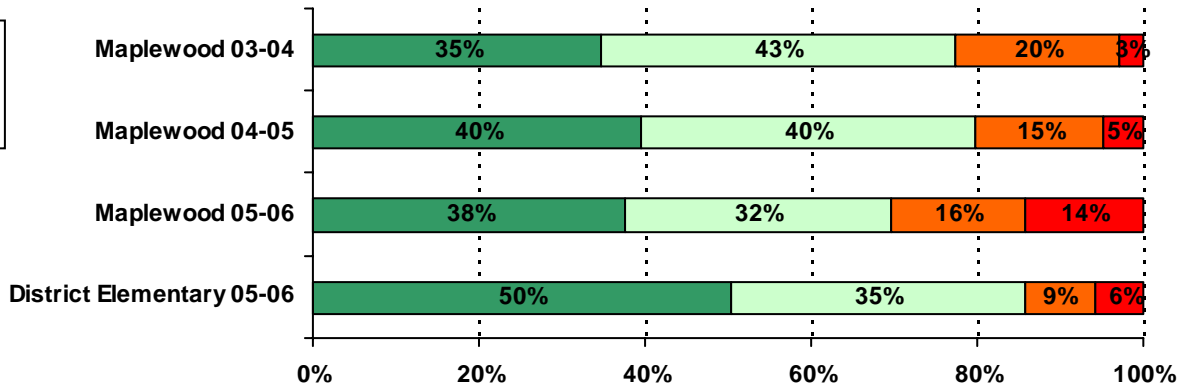

Peer Behavior Incidents	Maplewood 03-04	Maplewood 04-05	Maplewood 05-06	All Elementary Schools 05-06

Behavioral Expectations:

S.9842 S4

<i>Behavioral Expectations Items</i>	Maplewood 03-04	Maplewood 04-05	Maplewood 05-06	All Elementary Schools 05-06
Behavioral Expectations Average	3.06	2.99	2.94	3.13

<i>School Safety and Cleanliness Items</i>	Maplewood 03-04	Maplewood 04-05	Maplewood 05-06	All Elementary Schools 05-06
School Safety and Cleanliness Average	3.20	3.17	2.90	3.27

All
Maplewood Maplewood Maplewood Elementary
Schools