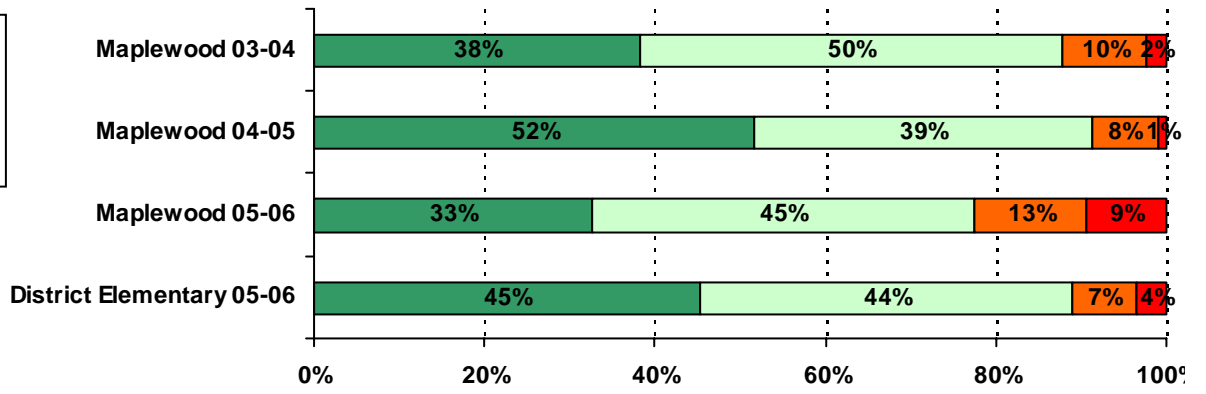

Peer Behavior Incidents	Maplewood 03-04	Maplewood 04-05	Maplewood 05-06	All Elementary Schools 05-06

Behavioral Expectations:

S.9842 S4

<i>Behavioral Expectations Items</i>	Maplewood 03-04	Maplewood 04-05	Maplewood 05-06	All Elementary Schools 05-06
Behavioral Expectations Average	3.06	2.99	2.94	3.13

<i>School Safety and Cleanliness Items</i>	Maplewood 03-04	Maplewood 04-05	Maplewood 05-06	All Elementary Schools 05-06
School Safety and Cleanliness Average	3.20	3.17	2.90	3.27

All
Maplewood Maplewood Maplewood Elementary
Schools