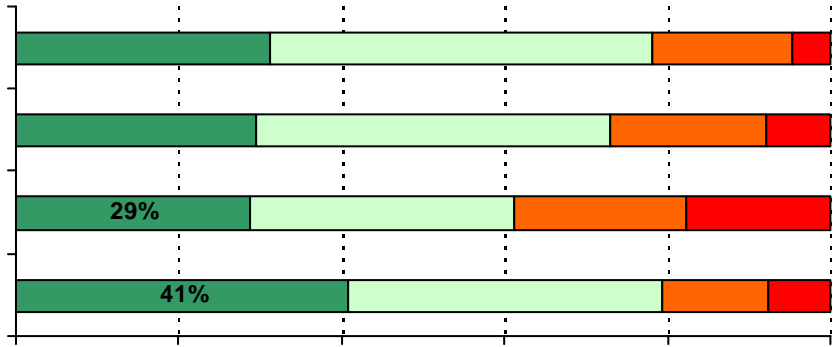

Peer Behavior Incidents	Maplewood 03-04	Maplewood 04-05	Maplewood 05-06	All Elementary Schools 05-06

Behavioral Expectations:

S.9842 S4

<i>Behavioral Expectations Items</i>	Maplewood 03-04	Maplewood 04-05	Maplewood 05-06	All Elementary Schools 05-06
Behavioral Expectations Average	3.06	2.99	2.94	3.13

<i>School Safety and Cleanliness Items</i>	Maplewood 03-04	Maplewood 04-05	Maplewood 05-06	All Elementary Schools 05-06
School Safety and Cleanliness Average	3.20	3.17	2.90	3.27

All
Maplewood Maplewood Maplewood Elementary
Schools