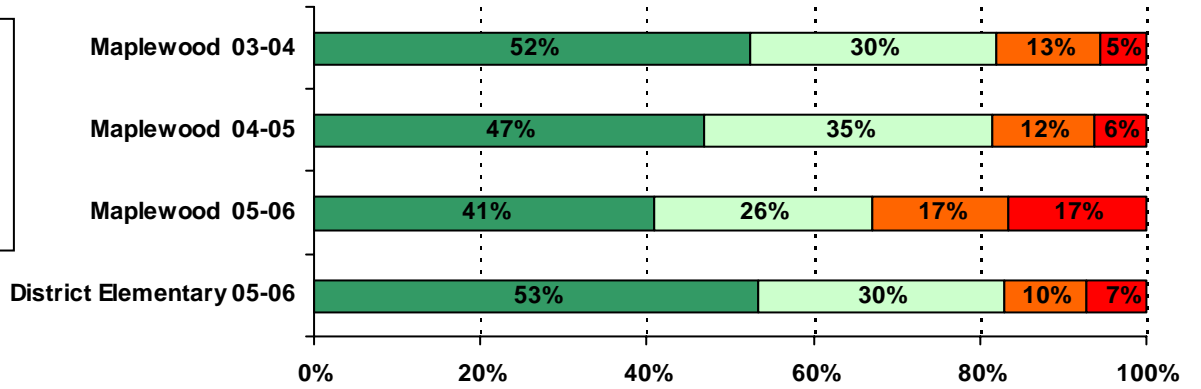

Peer Behavior Incidents	Maplewood 03-04	Maplewood 04-05	Maplewood 05-06	All Elementary Schools 05-06

Behavioral Expectations:

S.9842 S4

<i>Behavioral Expectations Items</i>	Maplewood 03-04	Maplewood 04-05	Maplewood 05-06	All Elementary Schools 05-06
Behavioral Expectations Average	3.06	2.99	2.94	3.13

<i>School Safety and Cleanliness Items</i>	Maplewood 03-04	Maplewood 04-05	Maplewood 05-06	All Elementary Schools 05-06
School Safety and Cleanliness Average	3.20	3.17	2.90	3.27

All
Maplewood Maplewood Maplewood Elementary
Schools