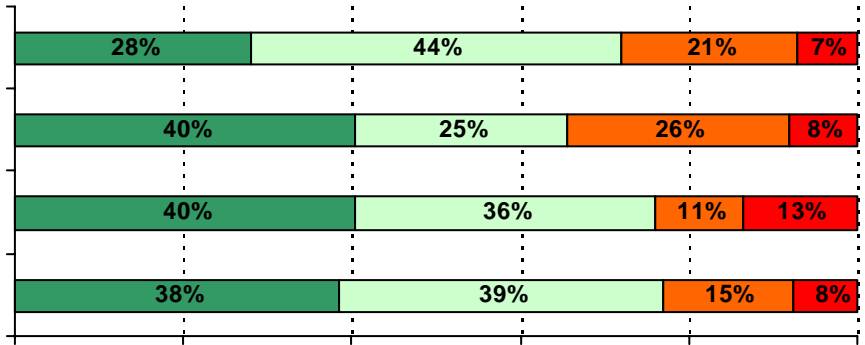

Peer Behavior Incidents	Maplewood 03-04	Maplewood 04-05	Maplewood 05-06	All Elementary Schools 05-06

Behavioral Expectations:

S.9842 S4

<i>Behavioral Expectations Items</i>	Maplewood 03-04	Maplewood 04-05	Maplewood 05-06	All Elementary Schools 05-06
Behavioral Expectations Average	3.06	2.99	2.94	3.13

<i>School Safety and Cleanliness Items</i>	Maplewood 03-04	Maplewood 04-05	Maplewood 05-06	All Elementary Schools 05-06
School Safety and Cleanliness Average	3.20	3.17	2.90	3.27

All
Maplewood Maplewood Maplewood Elementary
Schools