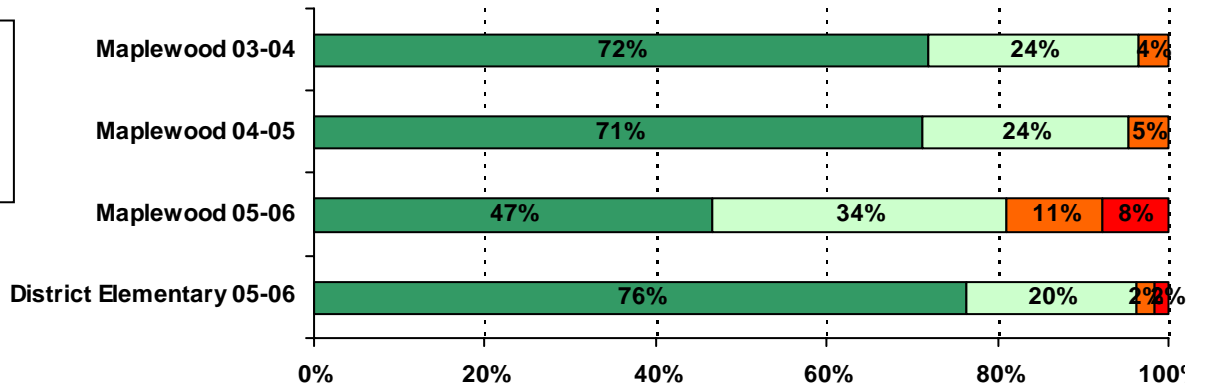

Peer Behavior Incidents	Maplewood 03-04	Maplewood 04-05	Maplewood 05-06	All Elementary Schools 05-06

Behavioral Expectations:

S.9842 S4

<i>Behavioral Expectations Items</i>	Maplewood 03-04	Maplewood 04-05	Maplewood 05-06	All Elementary Schools 05-06
Behavioral Expectations Average	3.06	2.99	2.94	3.13

<i>School Safety and Cleanliness Items</i>	Maplewood 03-04	Maplewood 04-05	Maplewood 05-06	All Elementary Schools 05-06
School Safety and Cleanliness Average	3.20	3.17	2.90	3.27

All
Maplewood Maplewood Maplewood Elementary
Schools