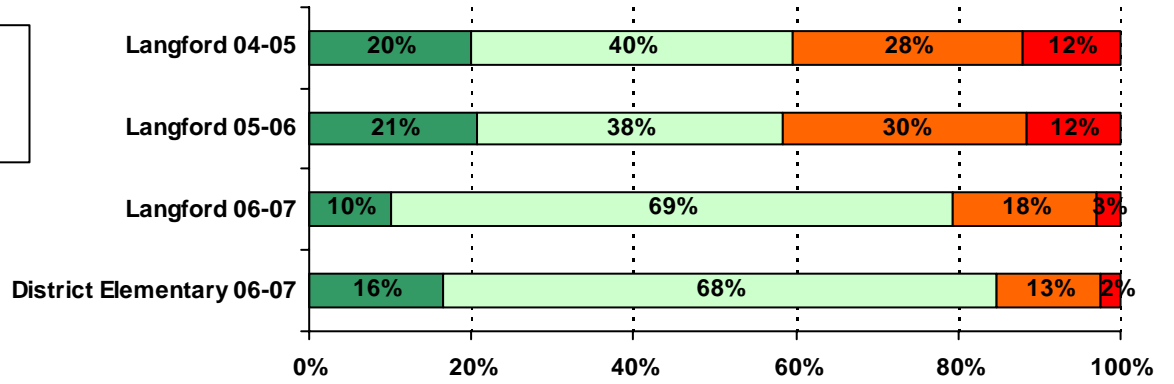

***Teacher Support and Engagement:***

<b><i>Teacher Support and Engagement Items</i></b>	<b>Langford</b>	<b>Langford</b>	<b>Langford</b>	<b>All Elementary Schools</b>
	<b>04-05</b>	<b>05-06</b>	<b>06-07</b>	<b>06-07</b>
<b>Teacher Support and Engagement Average</b>	<b>3.41</b>	<b>3.43</b>	<b>3.48</b>	<b>3.48</b>

***Adult Fairness and Respect:***

<i>Adult Fairness and Respect Items</i>	Langford	Langford	Langford	All Elementary Schools
	04-05	05-06	06-07	06-07
<b>Adult Fairness and Respect Average</b>	<b>3.47</b>	<b>3.43</b>	<b>3.63</b>	<b>3.63</b>

---

**ACADEMIC ENVIRONMENT**

*Academic Standards:*

<i>Academic Standards Items</i>	Langford	Langford	Langford	All Elementary Schools
	04-05	05-06	06-07	06-07
<b>Academic Standards Average</b>	<b>3.72</b>	<b>3.69</b>	<b>3.81</b>	<b>3.81</b>