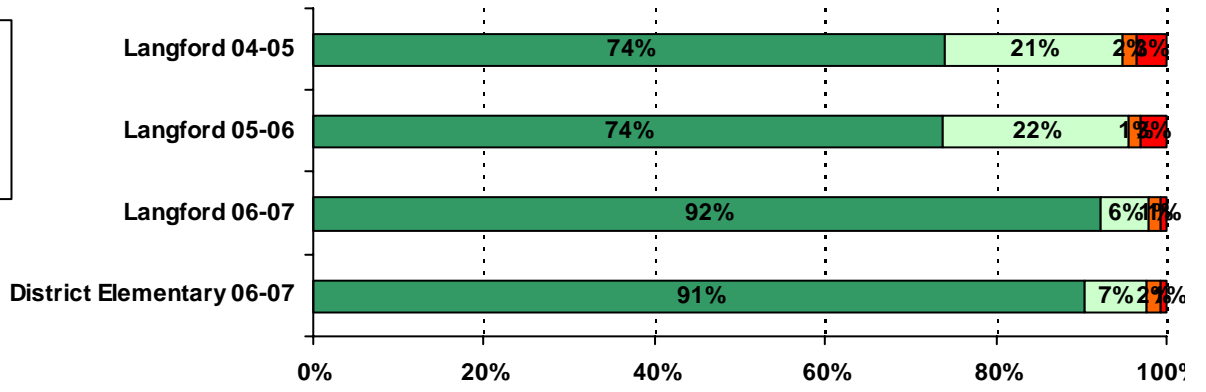

***Adult Fairness and Respect:***

<i>Adult Fairness and Respect Items</i>	Langford	Langford	Langford	All Elementary Schools
	04-05	05-06	06-07	06-07
<b>Adult Fairness and Respect Average</b>	<b>3.47</b>	<b>3.43</b>	<b>3.63</b>	<b>3.63</b>

---

**ACADEMIC ENVIRONMENT**

*Academic Standards:*

<i>Academic Standards Items</i>	Langford	Langford	Langford	All Elementary Schools
	04-05	05-06	06-07	06-07
<b>Academic Standards Average</b>	<b>3.72</b>	<b>3.69</b>	<b>3.81</b>	<b>3.81</b>