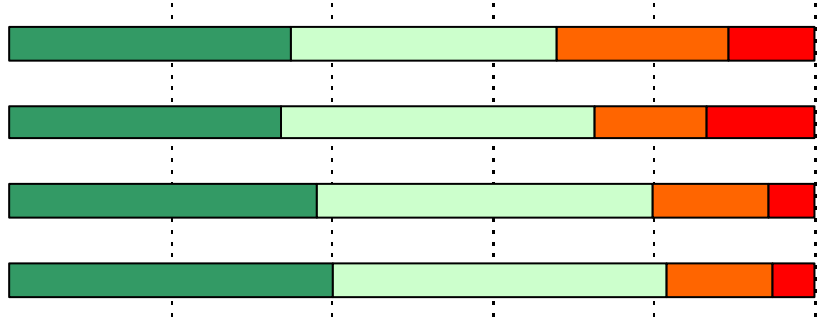

***Teacher Support and Engagement:***

<b><i>Teacher Support and Engagement Items</i></b>	<b>Langford</b>	<b>Langford</b>	<b>Langford</b>	<b>All Elementary Schools</b>
	<b>04-05</b>	<b>05-06</b>	<b>06-07</b>	<b>06-07</b>
<b>Teacher Support and Engagement Average</b>	<b>3.41</b>	<b>3.43</b>	<b>3.48</b>	<b>3.48</b>

***Adult Fairness and Respect:***

<i>Adult Fairness and Respect Items</i>	Langford	Langford	Langford	All Elementary Schools
	04-05	05-06	06-07	06-07
<b>Adult Fairness and Respect Average</b>	<b>3.47</b>	<b>3.43</b>	<b>3.63</b>	<b>3.63</b>

---

**ACADEMIC ENVIRONMENT**

*Academic Standards:*

<i>Academic Standards Items</i>	Langford	Langford	Langford	All Elementary Schools
	04-05	05-06	06-07	06-07
<b>Academic Standards Average</b>	<b>3.72</b>	<b>3.69</b>	<b>3.81</b>	<b>3.81</b>