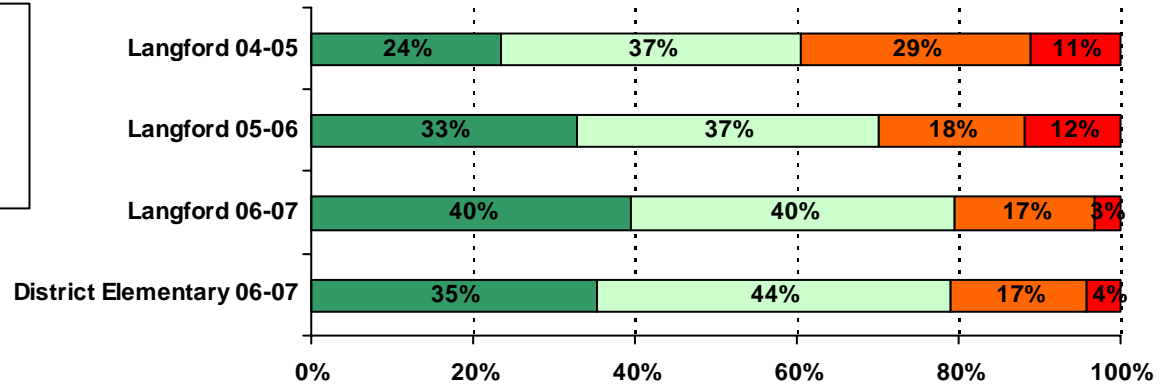

***Teacher Support and Engagement:***

<b><i>Teacher Support and Engagement Items</i></b>	<b>Langford</b>	<b>Langford</b>	<b>Langford</b>	<b>All Elementary Schools</b>
	<b>04-05</b>	<b>05-06</b>	<b>06-07</b>	<b>06-07</b>
<b>Teacher Support and Engagement Average</b>	<b>3.41</b>	<b>3.43</b>	<b>3.48</b>	<b>3.48</b>

***Adult Fairness and Respect:***

<i>Adult Fairness and Respect Items</i>	Langford	Langford	Langford	All Elementary Schools
	04-05	05-06	06-07	06-07
<b>Adult Fairness and Respect Average</b>	<b>3.47</b>	<b>3.43</b>	<b>3.63</b>	<b>3.63</b>

---

**ACADEMIC ENVIRONMENT**

*Academic Standards:*

<i>Academic Standards Items</i>	Langford	Langford	Langford	All Elementary Schools
	04-05	05-06	06-07	06-07
<b>Academic Standards Average</b>	<b>3.72</b>	<b>3.69</b>	<b>3.81</b>	<b>3.81</b>