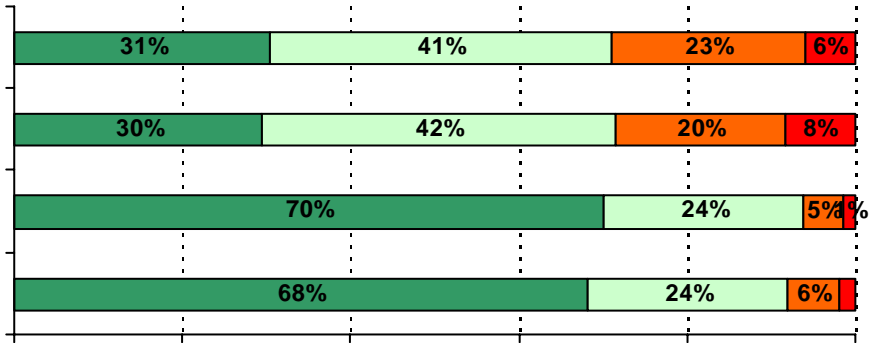

Dimension and Subscale

Peer Behavior

Behavioral Expectations

School Safety and Cleanliness

Teacher Support and Engagement

Adult Fairness and Respect

Academic Standards

Behavioral Expectations:

<i>Behavioral Expectations Items</i>		

School Safety and Cleanliness:

<i>School Safety and Cleanliness Items</i>		

Teacher Support and Engagement Items

Adult Fairness and Respect Items

--	--

.....

.....