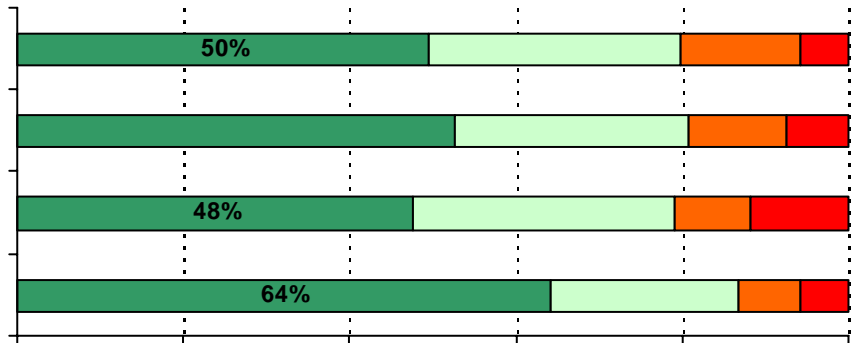

Dimension and Subscale

Peer Behavior

Behavioral Expectations

School Safety and Cleanliness

Teacher Support and Engagement

Adult Fairness and Respect

Academic Standards

Behavioral Expectations:

<i>Behavioral Expectations Items</i>		

School Safety and Cleanliness:

<i>School Safety and Cleanliness Items</i>		

Teacher Support and Engagement Items

Adult Fairness and Respect Items

--	--

.....

.....