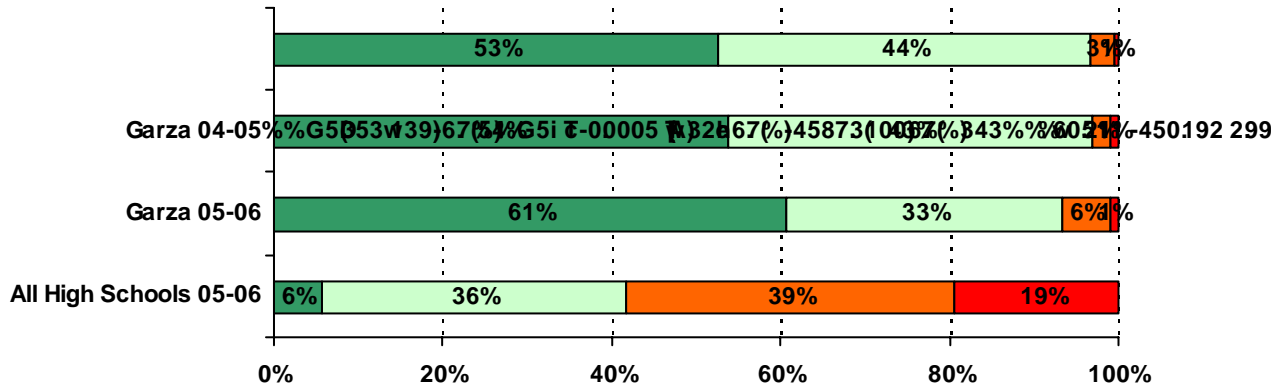

	Garza	Garza	Garza	All High Schools
	03-04	04-05	05-06	05-06
School Safety and Cleanliness Average	3.55	3.53	3.63	2.60

ADULT/STUDENT INTERACTIONS

	Garza	Garza	Garza	All High Schools
	03-04	04-05	05-06	05-06

	Garza	Garza	Garza	All High Schools
	03-04	04-05	05-06	05-06
Adult Fairness and Respect Average	3.54	3.58	3.60	2.54

ACADEMIC ENVIRONMENT

	Garza	Garza	Garza	All High Schools
	03-04	04-05	05-06	05-06
Academic Standards Average	3.46	3.46	3.54	3.03

Garza

Garza

Garza

All High
Schools

.....

.....

.....

.....