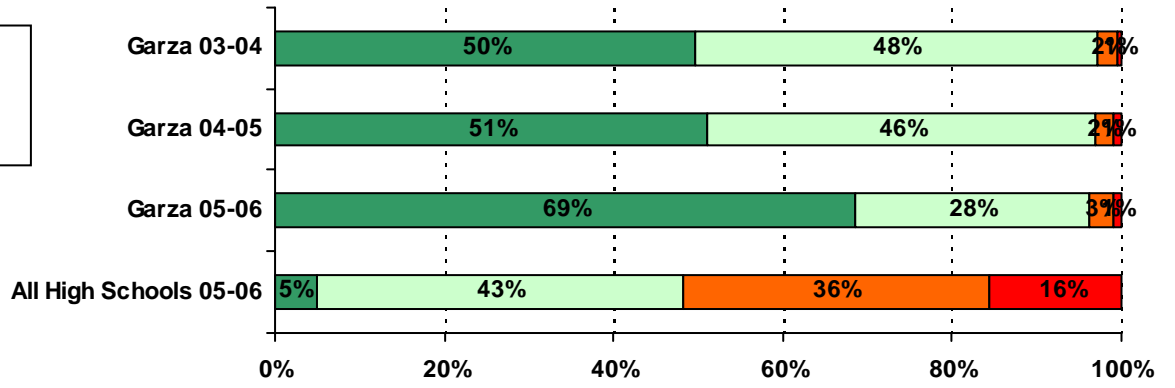

	Garza	Garza	Garza	All High Schools
	03-04	04-05	05-06	05-06
School Safety and Cleanliness Average	3.55	3.53	3.63	2.60

ADULT/STUDENT INTERACTIONS

	Garza	Garza	Garza	All High Schools
	03-04	04-05	05-06	05-06

	Garza	Garza	Garza	All High Schools
	03-04	04-05	05-06	05-06
Adult Fairness and Respect Average	3.54	3.58	3.60	2.54

ACADEMIC ENVIRONMENT

	Garza	Garza	Garza	All High Schools
	03-04	04-05	05-06	05-06
Academic Standards Average	3.46	3.46	3.54	3.03

Garza

Garza

Garza

All High
Schools

.....

.....

.....

.....