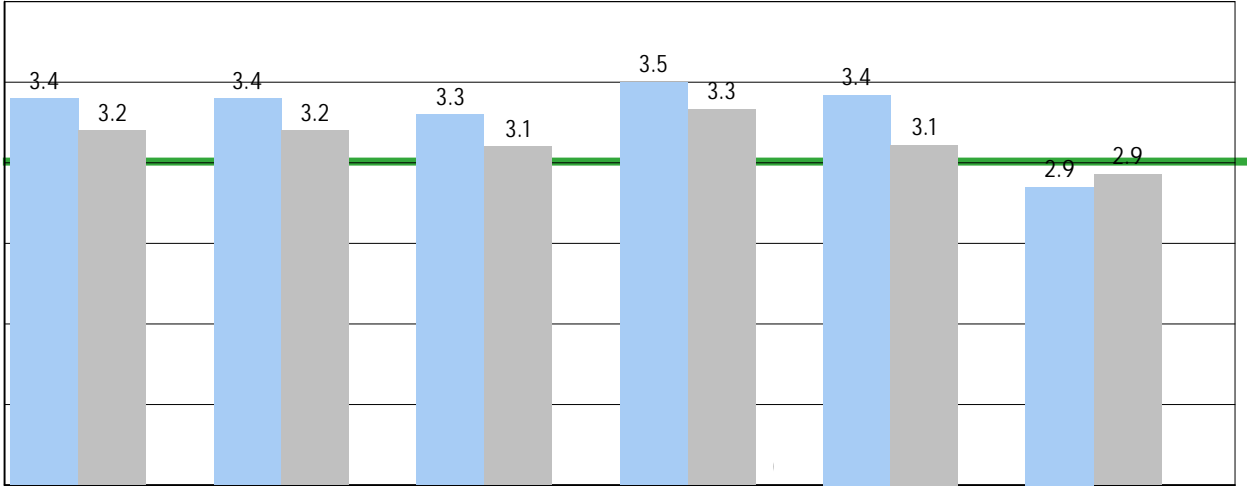

2010-2011 AISD Parent Survey Eastside - Global High School

Eastside - Global High School Demographic Information

New Federal Standards for Collecting and Reporting Ethnicity and Race

Note.

Note.

Item Results