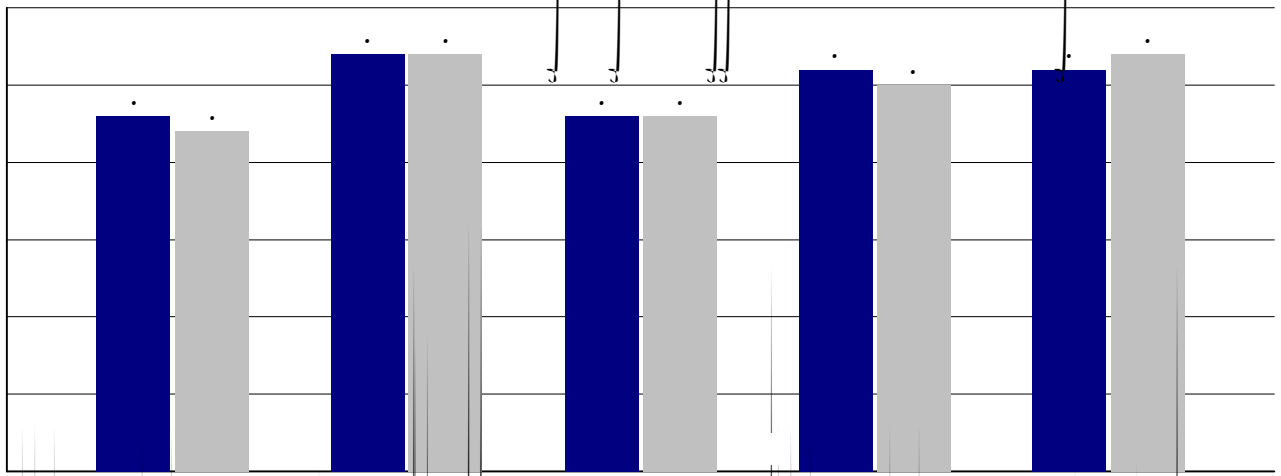

Handwritten musical notation on a five-line staff, consisting of a series of notes and stems.

Handwritten musical notation on a five-line staff, consisting of a series of notes and stems.

A rectangular area with a green border containing handwritten musical notation on a five-line staff. The notation includes notes, stems, and a clef.

A rectangular area with a red border containing handwritten musical notation on a five-line staff. The notation includes notes, stems, and a clef.

Handwritten musical notation on a five-line staff, consisting of a series of notes and stems.