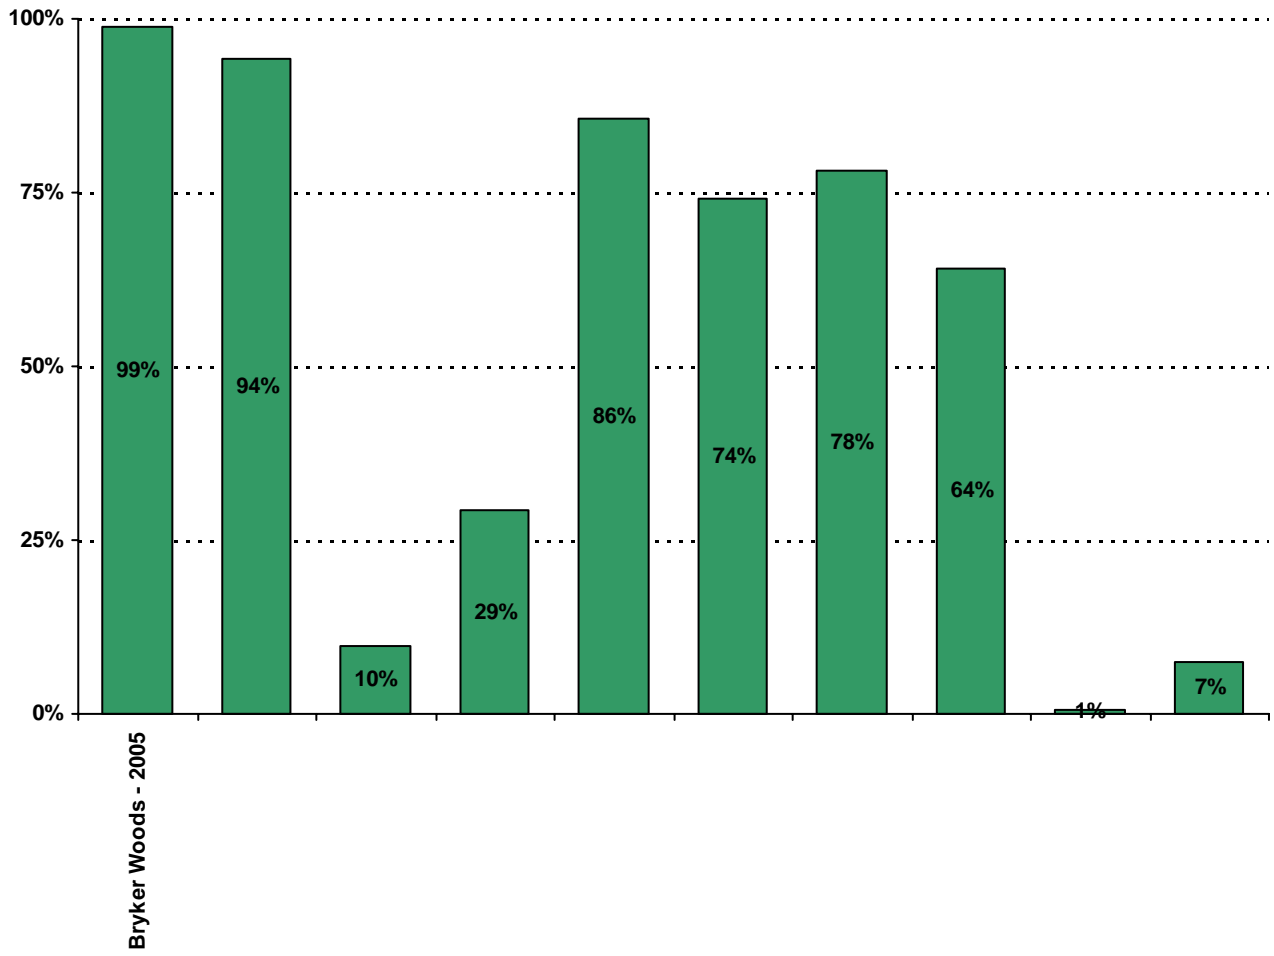

USING THE RESULTS OF THE AISD PARENT SURVEY

5. The following school staff provide me with opportunities for two-way communication.

9. My child's school is a safe learning environment.

.....

Required

14. My goals for my child include the following plans*: