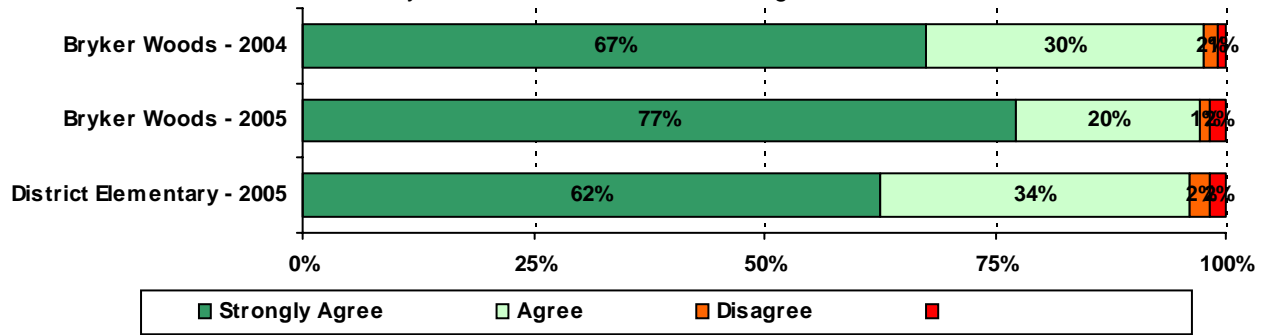

9. My child's school is a safe learning environment.