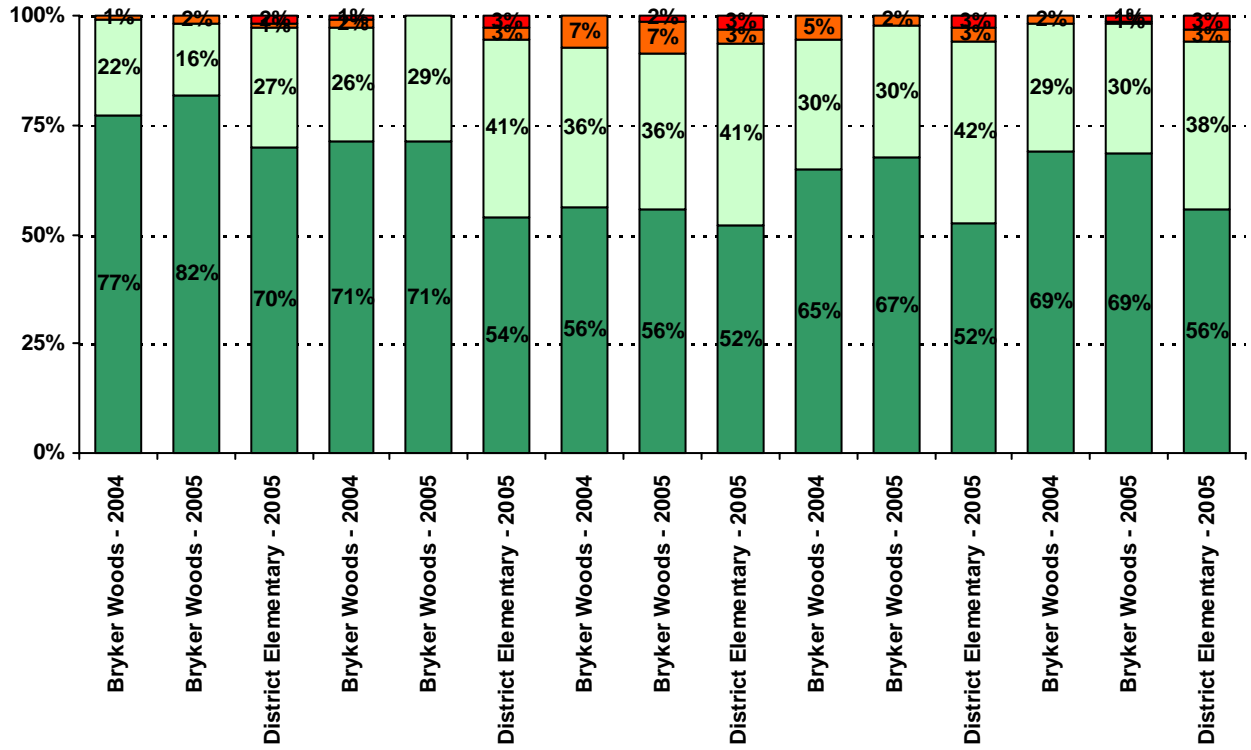

5. The following school staff provide me with opportunities for two-way communication.