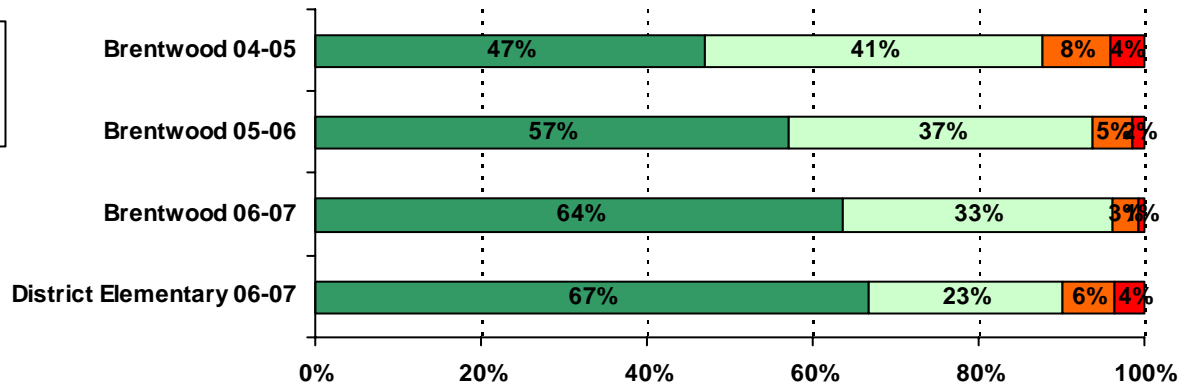

	Brentwood 04-05	Brentwood 05-06	Brentwood 06-07	All Elementary Schools 06-07
Behavioral Expectations Average	3.28	3.29	3.58	3.60

	Brentwood 04-05	Brentwood 05-06	Brentwood 06-07	All Elementary Schools 06-07
School Safety and Cleanliness Average	3.43	3.56	3.54	3.46

All 482.1

	Brentwood 04-05	Brentwood 05-06	Brentwood 06-07	All Elementary Schools 06-07
Adult Fairness and Respect Average	3.55	3.59	3.72	3.63

	Brentwood 04-05	Brentwood 05-06	Brentwood 06-07	All Elementary Schools 06-07
Academic Self-Confidence Average	3.43	3.54	3.54	3.44