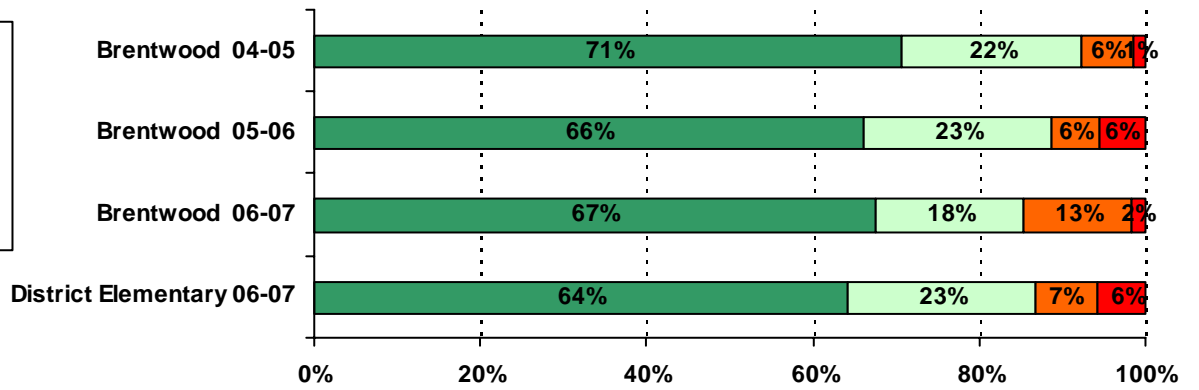

	Brentwood 04-05	Brentwood 05-06	Brentwood 06-07	All Elementary Schools 06-07
Behavioral Expectations Average	3.28	3.29	3.58	3.60

	Brentwood 04-05	Brentwood 05-06	Brentwood 06-07	All Elementary Schools 06-07
School Safety and Cleanliness Average	3.43	3.56	3.54	3.46

All 482.1

	Brentwood 04-05	Brentwood 05-06	Brentwood 06-07	All Elementary Schools 06-07
Adult Fairness and Respect Average	3.55	3.59	3.72	3.63

	Brentwood 04-05	Brentwood 05-06	Brentwood 06-07	All Elementary Schools 06-07
Academic Self-Confidence Average	3.43	3.54	3.54	3.44