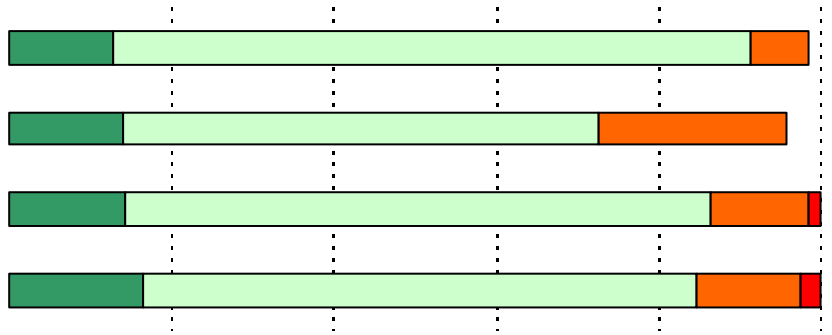

	Brentwood 04-05	Brentwood 05-06	Brentwood 06-07	All Elementary Schools 06-07
Behavioral Expectations Average	3.28	3.29	3.58	3.60

	Brentwood 04-05	Brentwood 05-06	Brentwood 06-07	All Elementary Schools 06-07
School Safety and Cleanliness Average	3.43	3.56	3.54	3.46

All 482.1

	Brentwood 04-05	Brentwood 05-06	Brentwood 06-07	All Elementary Schools 06-07
Adult Fairness and Respect Average	3.55	3.59	3.72	3.63

	Brentwood 04-05	Brentwood 05-06	Brentwood 06-07	All Elementary Schools 06-07
Academic Self-Confidence Average	3.43	3.54	3.54	3.44