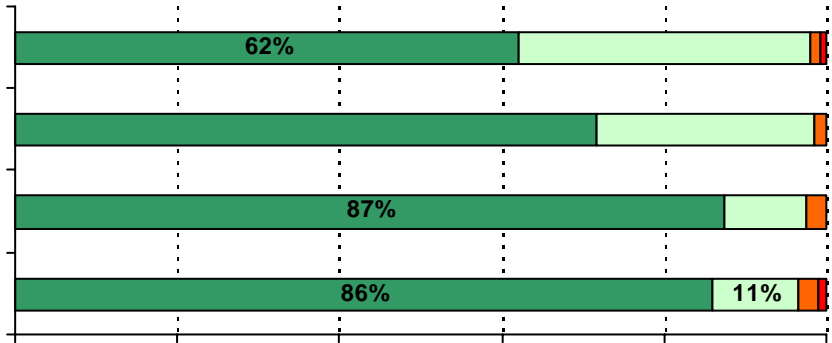

	Brentwood 04-05	Brentwood 05-06	Brentwood 06-07	All Elementary Schools 06-07
Behavioral Expectations Average	3.28	3.29	3.58	3.60

	Brentwood 04-05	Brentwood 05-06	Brentwood 06-07	All Elementary Schools 06-07
School Safety and Cleanliness Average	3.43	3.56	3.54	3.46

All 482.1

	Brentwood 04-05	Brentwood 05-06	Brentwood 06-07	All Elementary Schools 06-07
Adult Fairness and Respect Average	3.55	3.59	3.72	3.63

	Brentwood 04-05	Brentwood 05-06	Brentwood 06-07	All Elementary Schools 06-07
Academic Self-Confidence Average	3.43	3.54	3.54	3.44