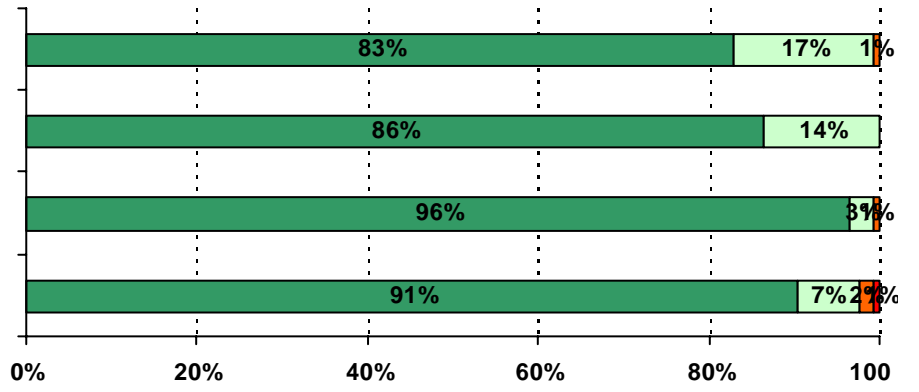

	Brentwood 04-05	Brentwood 05-06	Brentwood 06-07	All Elementary Schools 06-07
Behavioral Expectations Average	3.28	3.29	3.58	3.60

	Brentwood 04-05	Brentwood 05-06	Brentwood 06-07	All Elementary Schools 06-07
School Safety and Cleanliness Average	3.43	3.56	3.54	3.46

All 482.1

	Brentwood 04-05	Brentwood 05-06	Brentwood 06-07	All Elementary Schools 06-07
Adult Fairness and Respect Average	3.55	3.59	3.72	3.63

	Brentwood 04-05	Brentwood 05-06	Brentwood 06-07	All Elementary Schools 06-07
Academic Self-Confidence Average	3.43	3.54	3.54	3.44