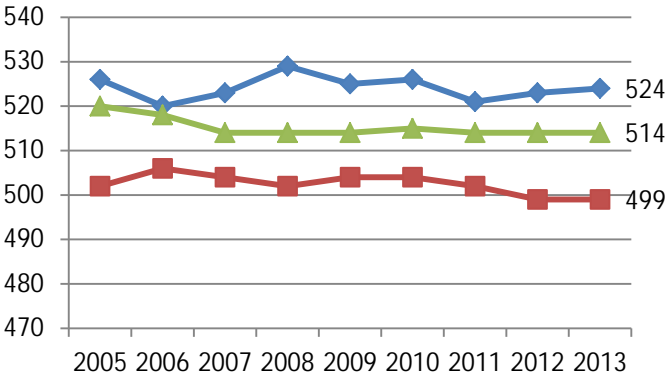

SAT Test Results Summary, 2012-2013

Results 2013. Overall SAT scores in the 2012-2013 school year remain stable compared to the 2011-2012 school year. The percentage of students taking the SAT increased by 20% from 2011 to 2012. The percentage of students taking the SAT increased from 15% in 2011 to 19% in 2012. The percentage of students taking the SAT increased from 15% in 2011 to 19% in 2012.

About the SAT. The SAT is a standardized test used for college admissions. It consists of three sections: Reading and Language, Writing and Language, and Mathematics. The total score ranges from 1600 to 2400. The SAT is used by over 3500 colleges and universities in the United States. The SAT is a standardized test used for college admissions. It consists of three sections: Reading and Language, Writing and Language, and Mathematics. The total score ranges from 1600 to 2400. The SAT is used by over 3500 colleges and universities in the United States.

Table 1. Number of AISD Students Taking the SAT

	2011	2012	2013
Native American	20	13	18
Asian	150	147	151
African American	324	314	299
Mexican American	579	656	676
Puerto Rican	13	14	
No response	26	36	33
All Students	2,747	2,774	2,698

The district's overall average SAT score of 1505 represented an increase from last year's district average of 1496. The district's overall average SAT score also exceeded the state (1437) a

Figure 4. SAT Average Scores: Math