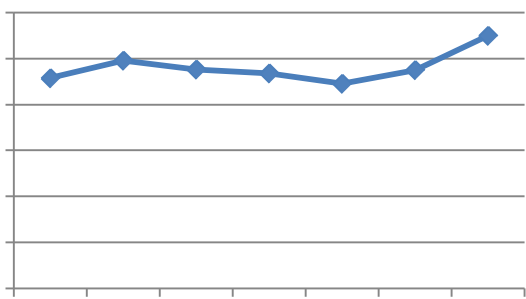

About the SAT.

Austin Independent School District's (AISD) participation in the SAT increased in 2011.

n

Figure 2. Description of AISD Students Taking the SAT

Figure 3. AISD, State, and National Overall Average SAT Scores, 2006-2011