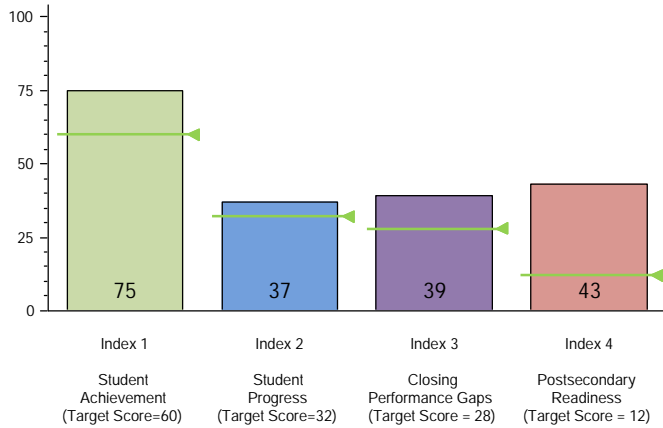

Texas Education Agency
2016-17 School Report Card
MENCHACA EL (227901147)

District Name: AUSTIN ISD
Campus Type: Elementary

Total Students: 740
Grade Span: EE - 05

2017 Performance Index

State accountability ratings are based on four performance indices: Student Achievement, Student Progress, Closing Performance Gaps, and Postsecondary Readiness. The bar graph below illustrates the index scores for this campus. The score required to meet each index's target is indicated below the index description and as a line on each bar. In 2017, to receive the Met Standard or Met Alternative Standard accountability rating, districts and campuses must meet targets on three indices: Index 1 or Index 2 and Index 3 and Index 4.