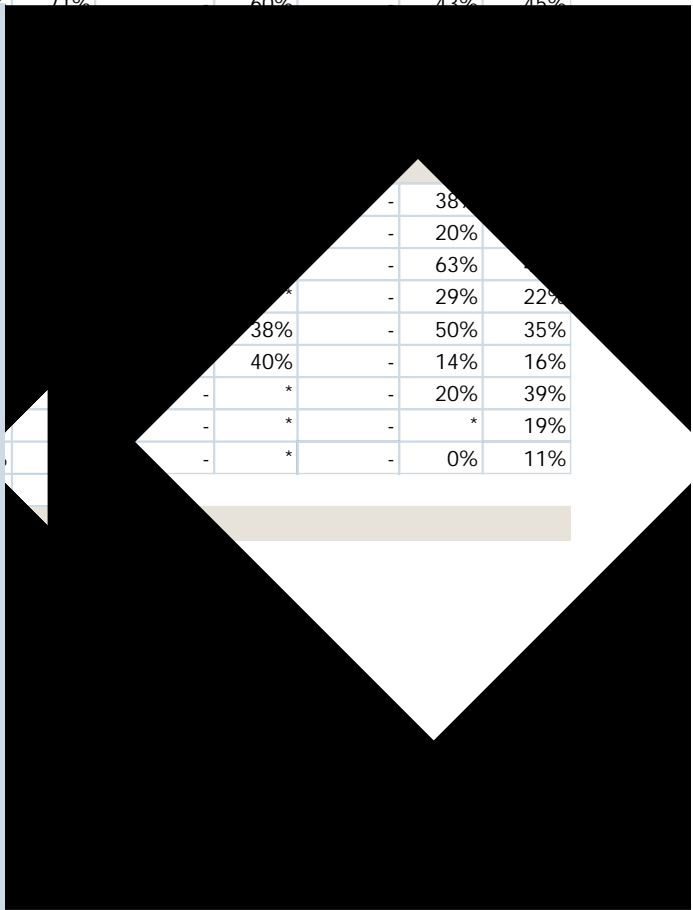

Texas Education Agency
2022 School Report Card
BEDICHEK MIDDLE (227901054) - AUSTIN ISD - TRAVIS COUNTY

STAAR Outcomes

This section provides STAAR performance and Academic Growth outcomes. Academic Growth measures whether students are maintaining performance or improving from year to year

		State	District	Campus	African American	Hispanic	White	American Indian	Asian	Pacific Islander	Two or More Races	Econ Disadv
STAAR Performance Rates at Approaches Grade Level or Above (All Grades Tested)												
All Subjects	2022	74%	73%	67%	55%	67%	81%	-	78%	-	58%	65%
	2021	67%	63%	44%	37%	42%	75%	-	50%	-	50%	42%
ELA/Reading	2022	75%	75%	70%	50%	70%	82%	-	75%	-	75%	68%
	2021	68%	66%	47%	46%	45%	86%	-	*	-	57%	47%
Mathematics	2022	72%	70%	73%	64%	73%	79%	-	75%	-	75%	71%
	2021	64%	50%	48%	47%	47%	71%	-	60%	-	43%	45%

Subjects	-	38%	-	20%
ELA/Reading	-	63%	-	22%
Mathematics	38%	-	50%	35%
Science	40%	-	14%	16%
Social Studies	-	*	-	20%
	-	*	-	*
	-	*	-	0%
	-	*	-	11%