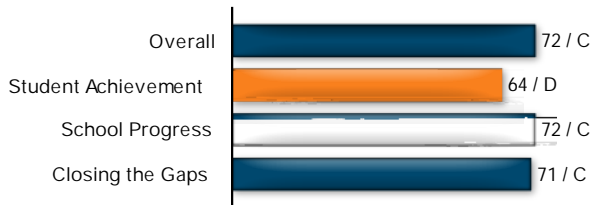

Texas Education Agency
2018-19 School Report Card
BROWN EL (227901109)

Accountability Rating

BROWN EL earned a C (70-79) for acceptable performance by serving many students well but needs to provide additional academic support to many more students.

State accountability ratings are based on three domains: Student Achievement, School Progress, and Closing the Gaps. The graph below provides summary results for BROWN EL. Scores are scaled from 0 to 100 to align with letter grades.

School Information

District Name: AUSTIN ISD
Campus Type: Elementary
Total Students: 240
Grade Span: EE - 05

For **more** information about this campus, see <https://TXSchools.gov> or the Texas Academic Performance Report at <https://rptsrv1.tea.texas.gov/perfreport/tapr/2019/index.html>.

Distinction Designations

Campuses that earn a rating of A-D are eligible for as many as seven distinction designations, or awards for outstanding performance.

- **EbA/Reading**