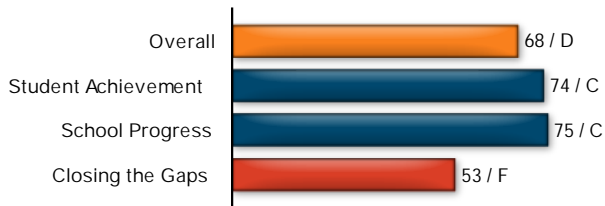

Texas Education Agency
2018-19 School Report Card
COVINGTON MIDDLE (227901057)

Accountability Rating

D

COVINGTON MIDDLE earned a D (60-69) for performance that needs improvement by serving too few students well. Not enough students made adequate academic progress for eventual success in college, a career, or the military.

State accountability ratings are based on three domains: Student Achievement, School Progress, and Closing the Gaps. The graph below provides summary results for COVINGTON MIDDLE. Scores are scaled from 0 to 100 to align with letter grades.

School Information

District Name: AUSTIN ISD
Campus Type: Middle School
Total Students: 696
Grade Span: 06 - 08

For more information about this campus, see <https://TXSchools.gov> or the Texas Academic Performance Report at <https://rptsrv1.tea.texas.gov/perfreport/tapr/2019/index.html>.